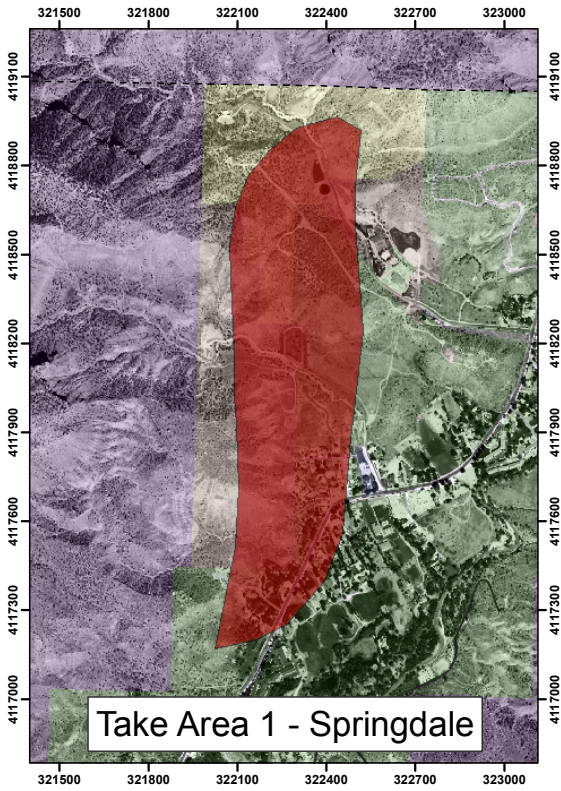

0 0.15 0.3 Miles

Take Areas 1 & 8 - 10

Take Area 2 - Ivins

0 0.5 1 Miles

RED CLIFFS
DESERT RESERVE

Take Area 2 Added
Take Area 2 Removed
Red Cliffs Desert Reserve

Take Area 4 - St. George

0 0.5 1 Miles

- Take Area 4
- Take Area 4 Added
- Take Area 4 Removed
- Red Cliffs Desert Reserve

Take Area 5 - Washington

0 0.25 0.5 Miles

- Take Area 5 Added
- Take Area 5 Removed
- Red Cliffs Desert Reserve

RED CLIFFS
DESERT RESERVE

Take Area 7 - Hurricane

0 0.25 0.5 Miles

- Take Area 7
- Take Area 7 Added
- Take Area 7 Removed
- Red Cliffs Desert Reserve