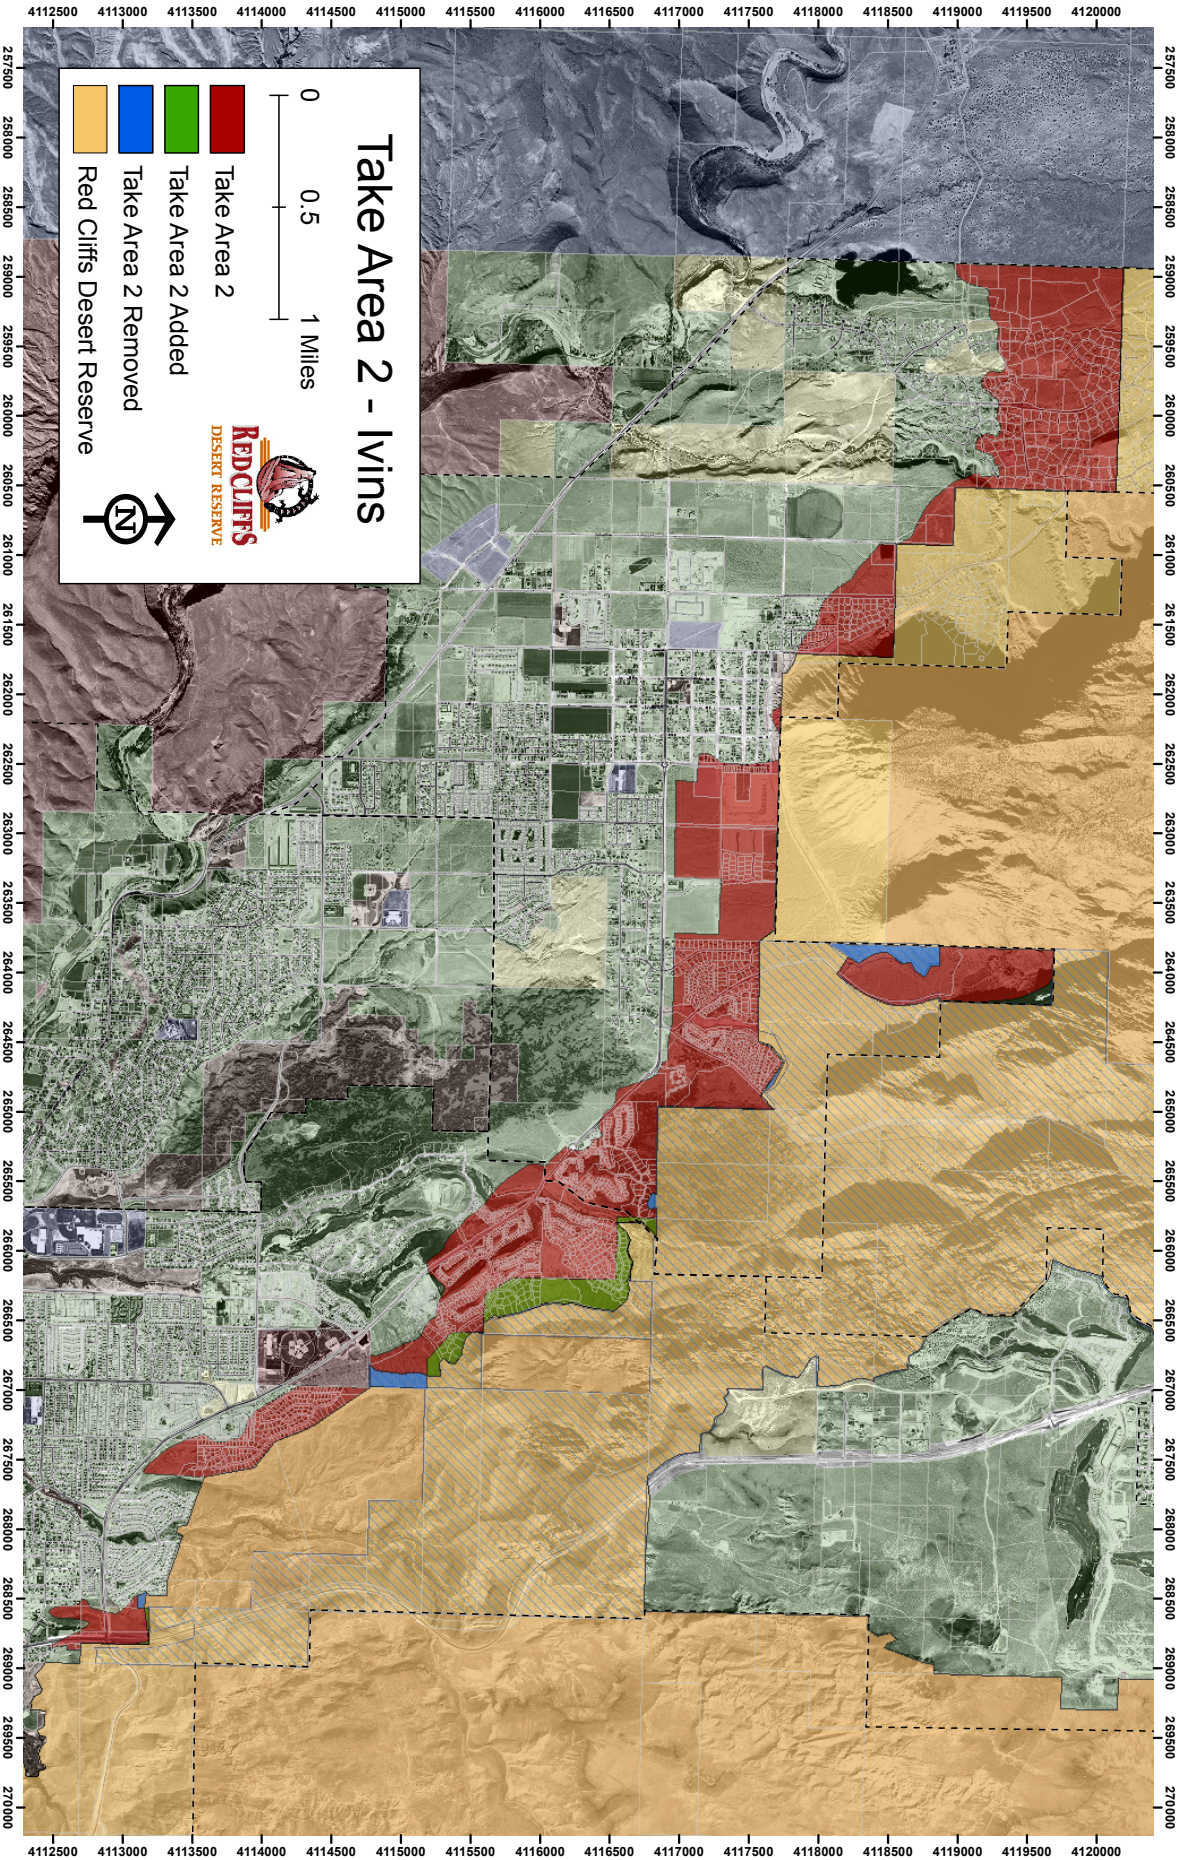

0 0.15 0.3 Miles

Take Areas 1 & 8 - 10

Take Area 2 - Ivins

0 0.5 1 Miles

RED CLIFFS
DESERT RESERVE

Take Area 2 Added
Take Area 2 Removed
Red Cliffs Desert Reserve

Take Area 4 - St. George

0 0.5 1 Miles

- Take Area 4
- Take Area 4 Added
- Take Area 4 Removed
- Red Cliffs Desert Reserve

Take Area 5 - Washington

0 0.25 0.5 Miles

- Take Area 5 Added
- Take Area 5 Removed
- Red Cliffs Desert Reserve

RED CLIFFS
DESERT RESERVE

Take Area 7 - Hurricane

0 0.25 0.5 Miles

- Take Area 7
- Take Area 7 Added
- Take Area 7 Removed
- Red Cliffs Desert Reserve