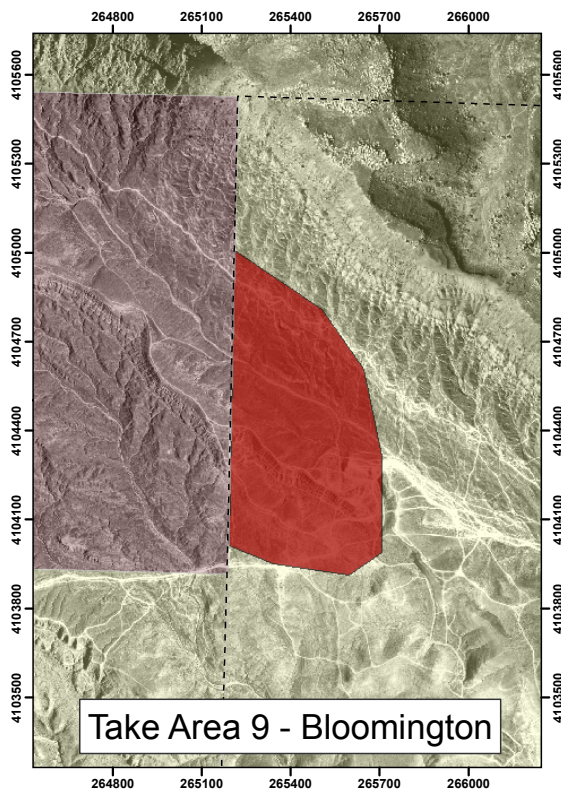

0 0.15 0.3 Miles

Take Areas 1 & 8 - 10

Take Area 2 - Ivins

0 0.5 1 Miles

RED CLIFFS
DESERT RESERVE

Take Area 2 Added
Take Area 2 Removed
Red Cliffs Desert Reserve

Take Area 4 - St. George

0 0.5 1 Miles

- Take Area 4
- Take Area 4 Added
- Take Area 4 Removed
- Red Cliffs Desert Reserve

Take Area 5 - Washington

0 0.25 0.5 Miles

- Take Area 5 Added
- Take Area 5 Removed
- Red Cliffs Desert Reserve

RED CLIFFS
DESERT RESERVE

Take Area 7 - Hurricane

0 0.25 0.5 Miles

- Take Area 7
- Take Area 7 Added
- Take Area 7 Removed
- Red Cliffs Desert Reserve