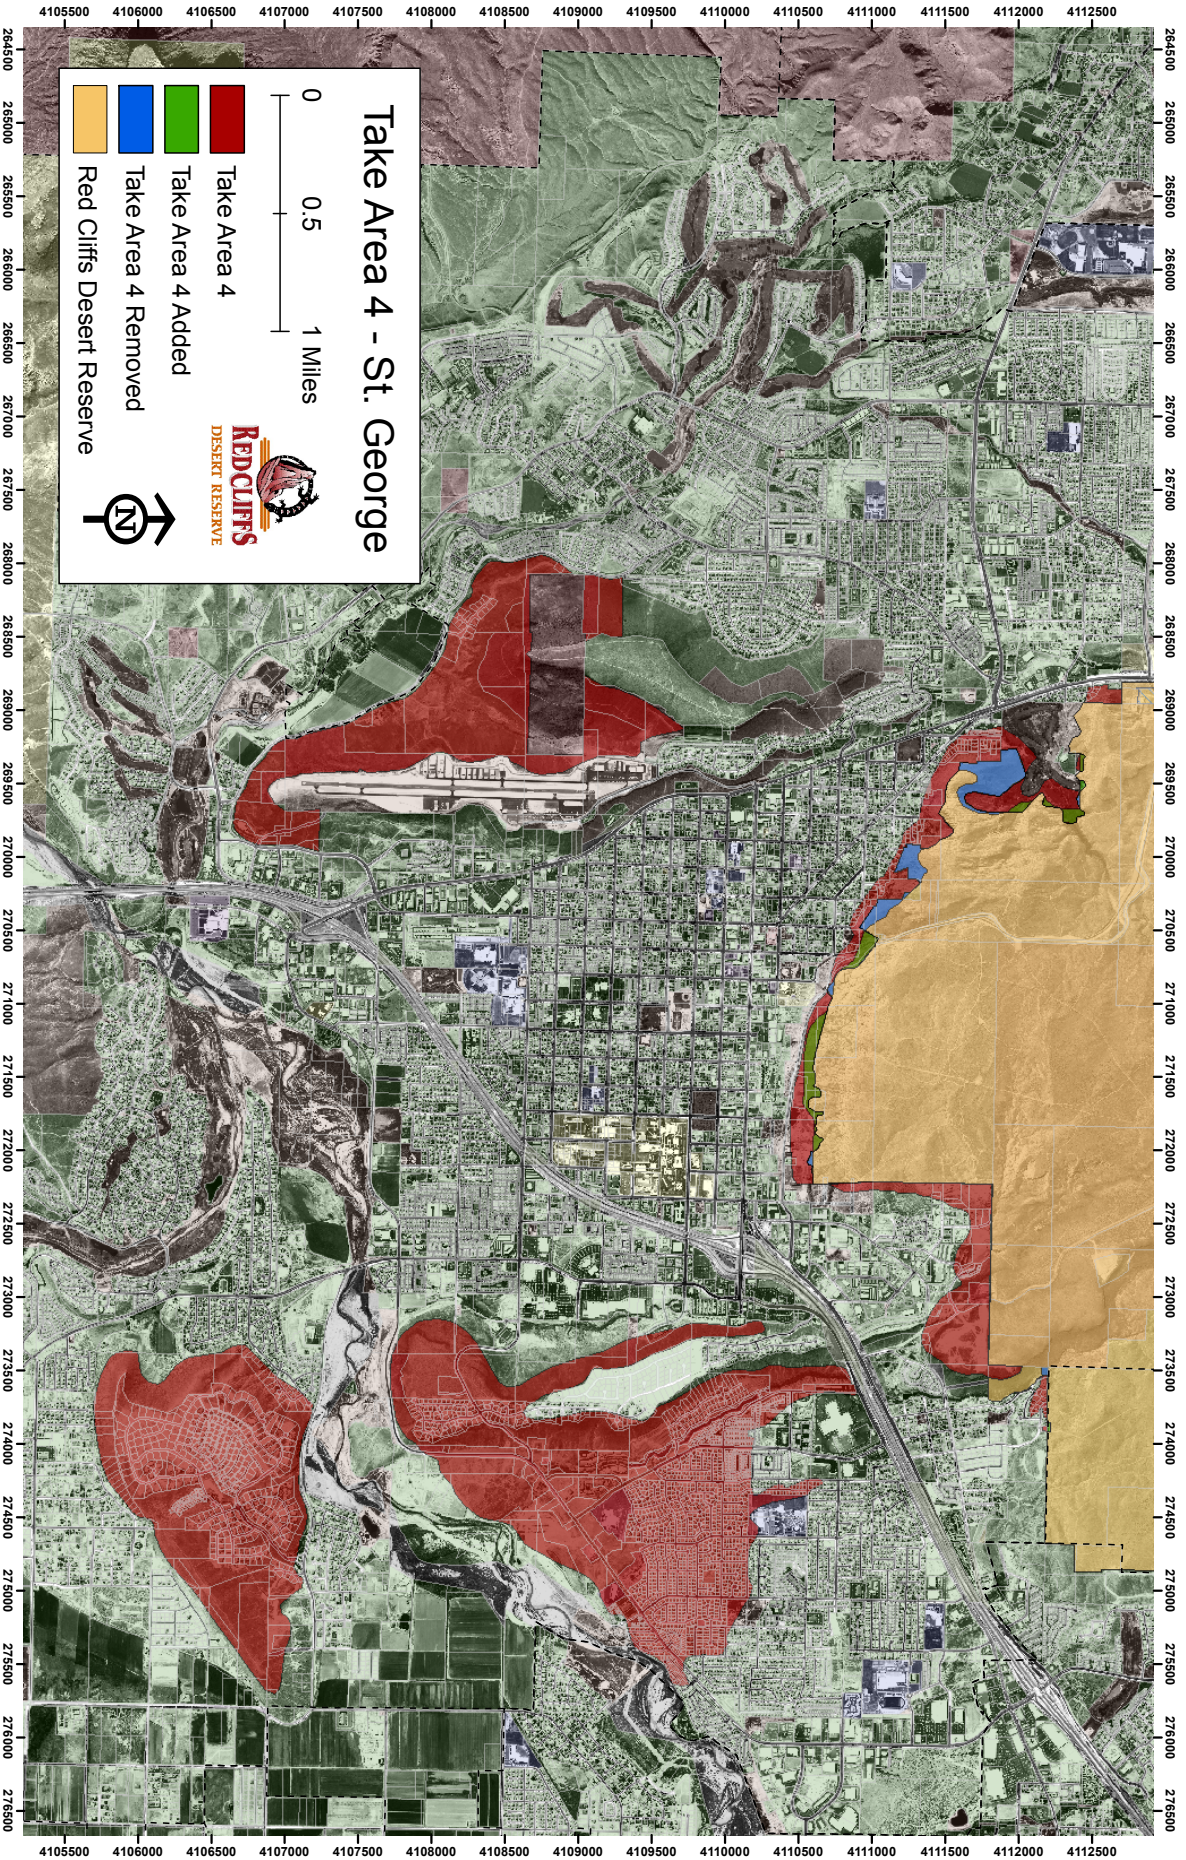

0 0.15 0.3 Miles

Take Areas 1 & 8 - 10

Take Area 2 - Ivins

0 0.5 1 Miles

RED CLIFFS
DESERT RESERVE

Take Area 2 Added
Take Area 2 Removed
Red Cliffs Desert Reserve

Take Area 4 - St. George

0 0.5 1 Miles

- Take Area 4
- Take Area 4 Added
- Take Area 4 Removed
- Red Cliffs Desert Reserve

Take Area 5 - Washington

0 0.25 0.5 Miles

- Take Area 5 Added
- Take Area 5 Removed
- Red Cliffs Desert Reserve

RED CLIFFS
DESERT RESERVE

Take Area 7 - Hurricane

0 0.25 0.5 Miles

- Take Area 7
- Take Area 7 Added
- Take Area 7 Removed
- Red Cliffs Desert Reserve