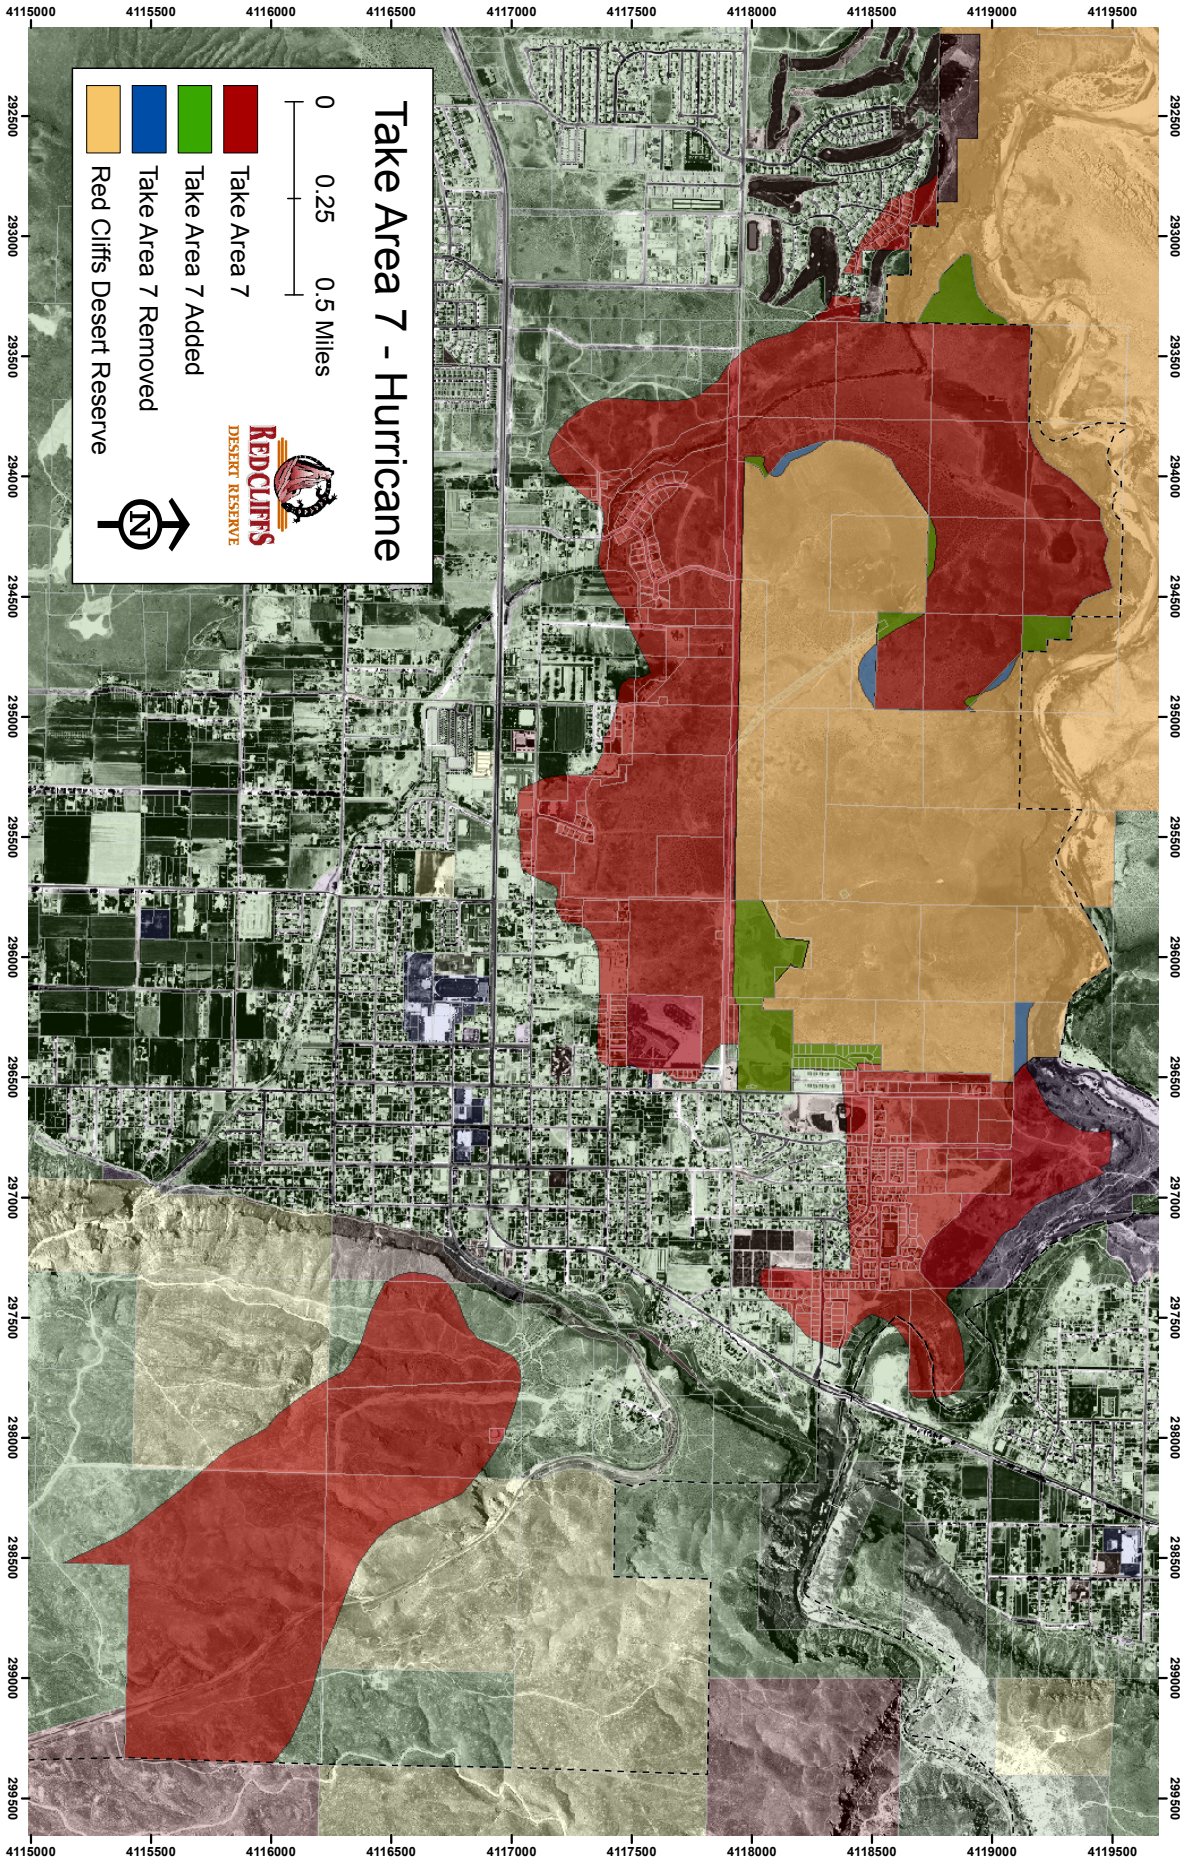

0 0.15 0.3 Miles

Take Areas 1 & 8 - 10

Take Area 2 - Ivins

0 0.5 1 Miles

RED CLIFFS
DESERT RESERVE

Take Area 2 Added
Take Area 2 Removed
Red Cliffs Desert Reserve

Take Area 4 - St. George

0 0.5 1 Miles

- Take Area 4
- Take Area 4 Added
- Take Area 4 Removed
- Red Cliffs Desert Reserve

Take Area 5 - Washington

0 0.25 0.5 Miles

- Take Area 5 Added
- Take Area 5 Removed
- Red Cliffs Desert Reserve

RED CLIFFS
DESERT RESERVE

Take Area 7 - Hurricane

0 0.25 0.5 Miles

- Take Area 7
- Take Area 7 Added
- Take Area 7 Removed
- Red Cliffs Desert Reserve