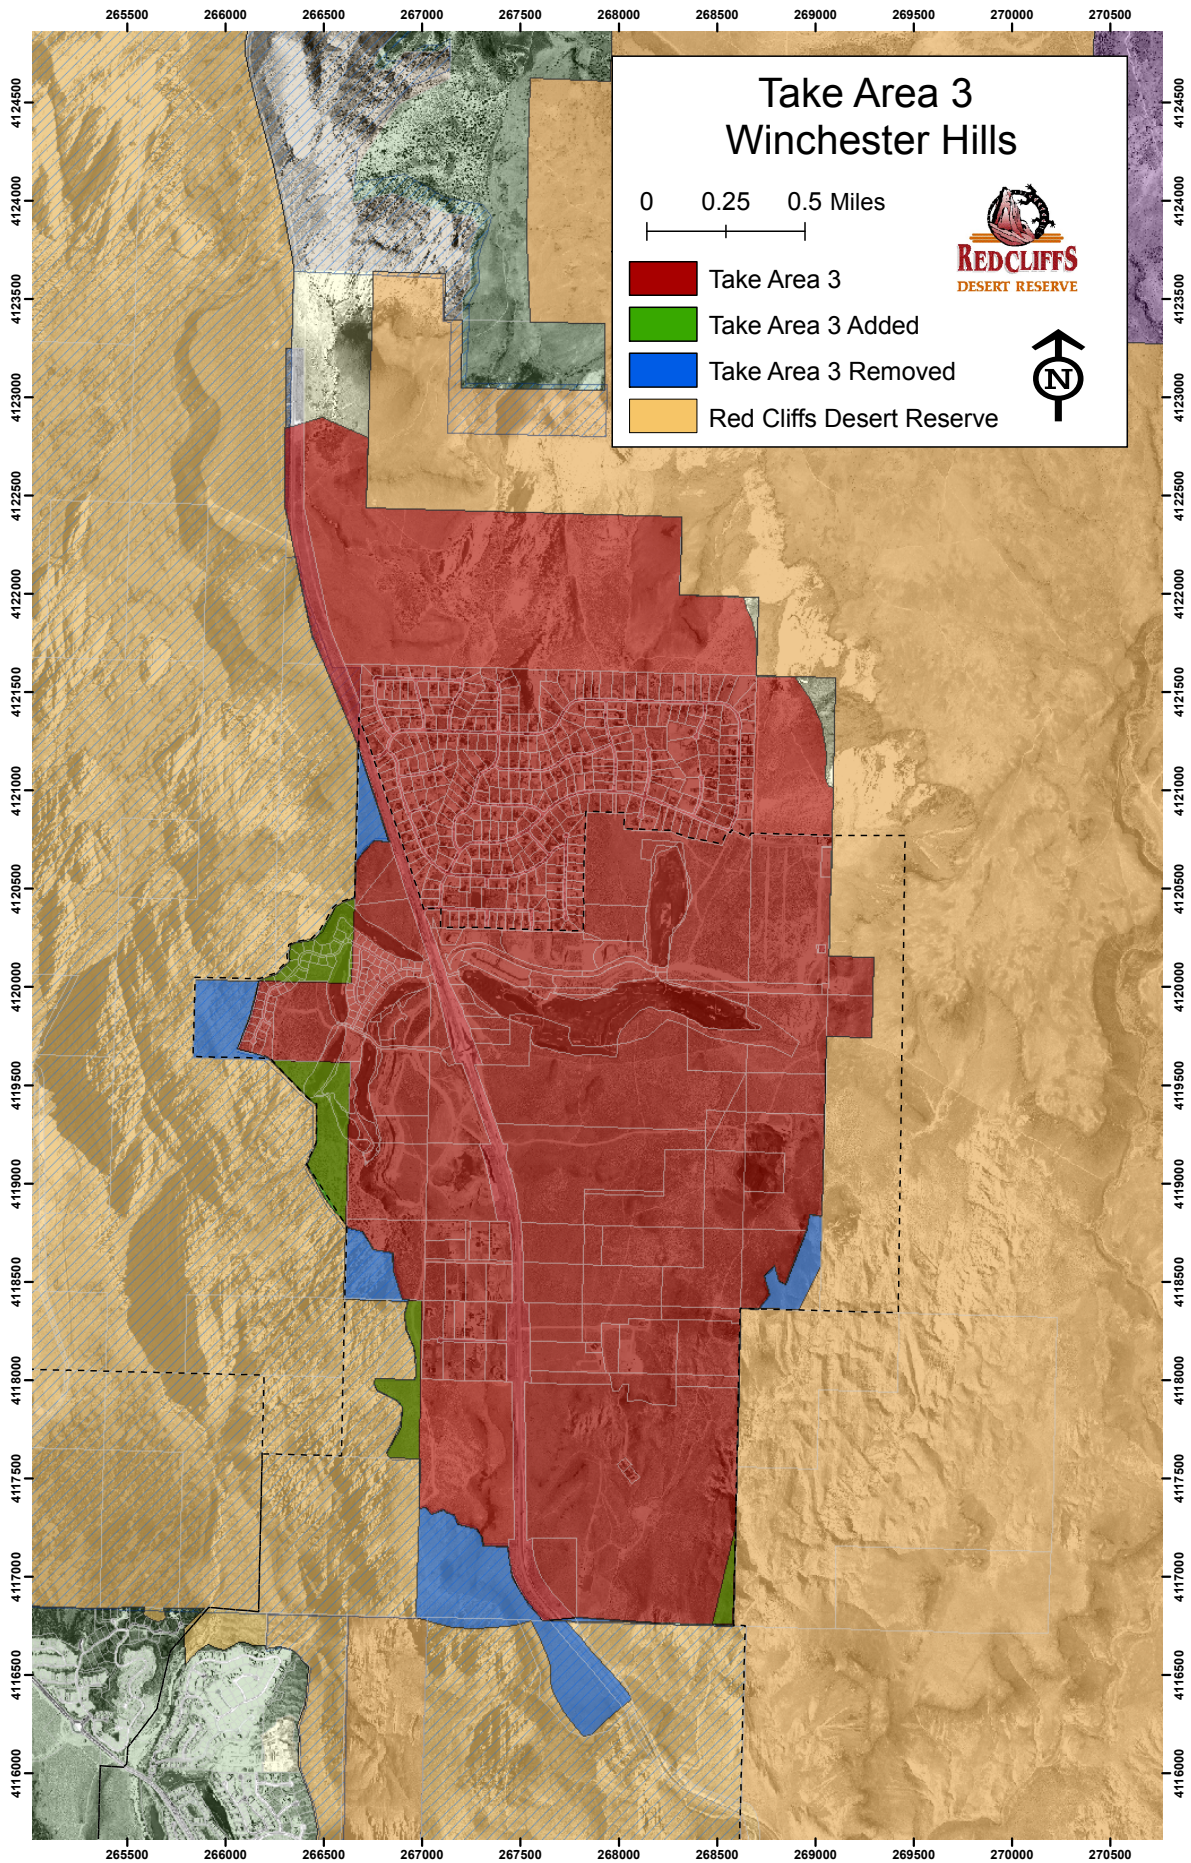

0 0.15 0.3 Miles

Take Areas 1 & 8 - 10

Take Area 2 - Ivins

0 0.5 1 Miles

RED CLIFFS
DESERT RESERVE

Take Area 2 Added
Take Area 2 Removed
Red Cliffs Desert Reserve

Take Area 4 - St. George

0 0.5 1 Miles

- Take Area 4
- Take Area 4 Added
- Take Area 4 Removed
- Red Cliffs Desert Reserve

Take Area 5 - Washington

0 0.25 0.5 Miles

- Take Area 5 Added
- Take Area 5 Removed
- Red Cliffs Desert Reserve

RED CLIFFS
DESERT RESERVE

Take Area 7 - Hurricane

0 0.25 0.5 Miles

- Take Area 7
- Take Area 7 Added
- Take Area 7 Removed
- Red Cliffs Desert Reserve