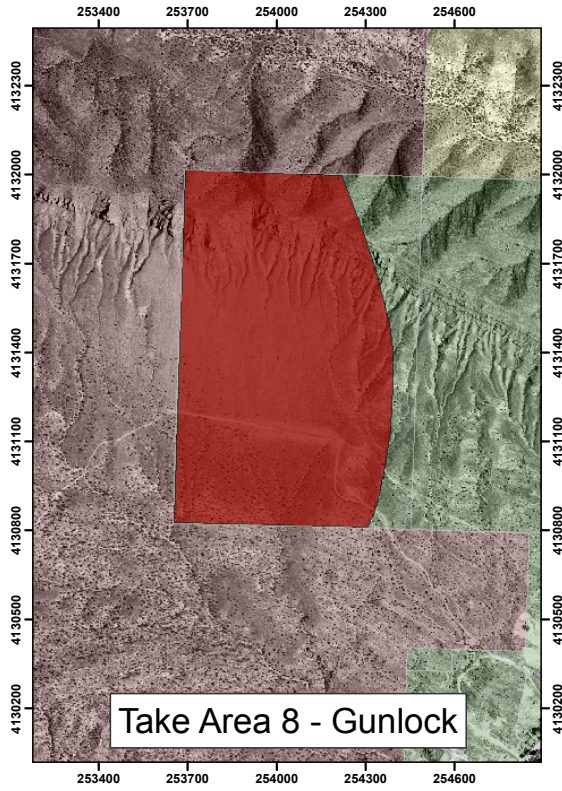

0 0.15 0.3 Miles

Take Areas 1 & 8 - 10

Take Area 2 - Ivins

0 0.5 1 Miles

RED CLIFFS
DESERT RESERVE

Take Area 2 Added
Take Area 2 Removed
Red Cliffs Desert Reserve

Take Area 4 - St. George

0 0.5 1 Miles

- Take Area 4
- Take Area 4 Added
- Take Area 4 Removed
- Red Cliffs Desert Reserve

Take Area 5 - Washington

0 0.25 0.5 Miles

- Take Area 5 Added
- Take Area 5 Removed
- Red Cliffs Desert Reserve

RED CLIFFS
DESERT RESERVE

Take Area 7 - Hurricane

0 0.25 0.5 Miles

- Take Area 7
- Take Area 7 Added
- Take Area 7 Removed
- Red Cliffs Desert Reserve