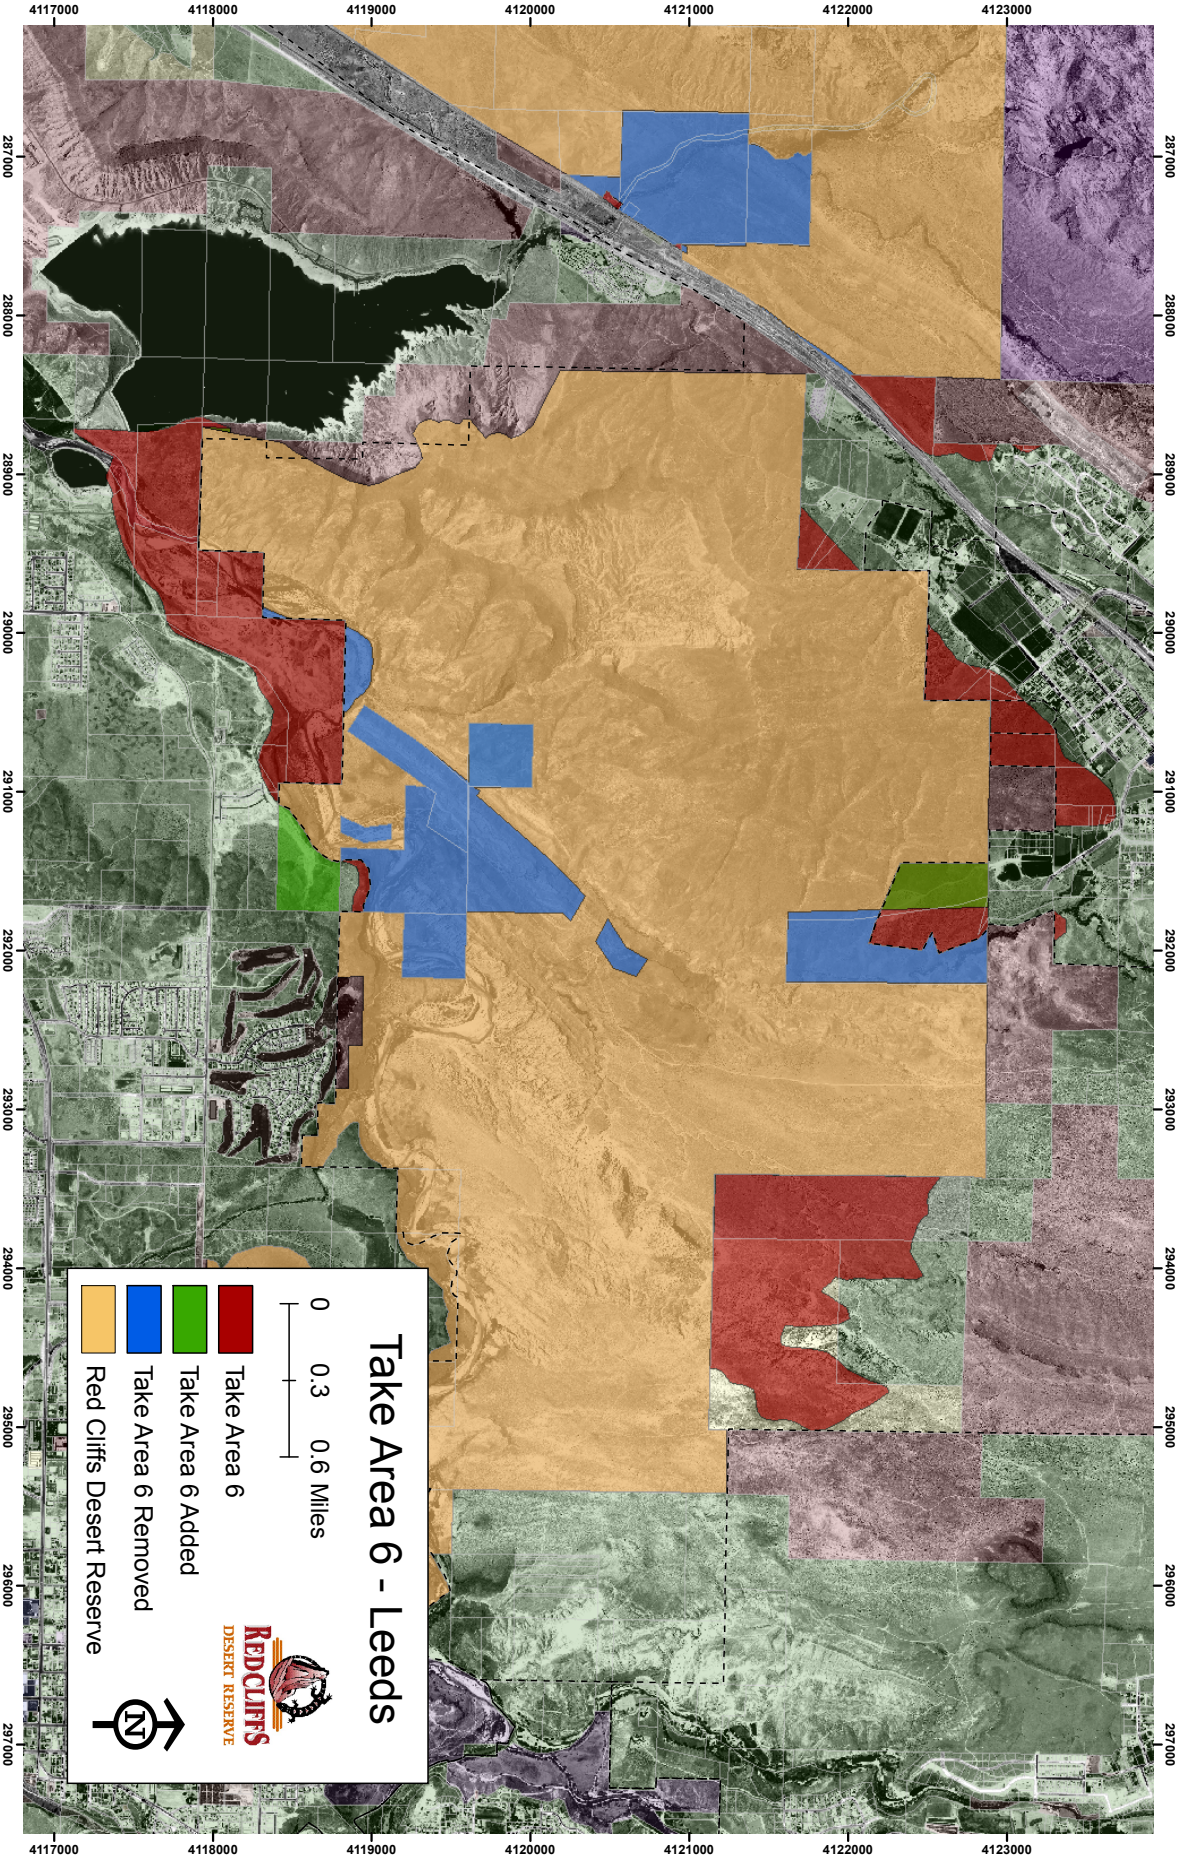

0 0.15 0.3 Miles

Take Areas 1 & 8 - 10

Take Area 2 - Ivins

0 0.5 1 Miles

RED CLIFFS
DESERT RESERVE

Take Area 2 Added
Take Area 2 Removed
Red Cliffs Desert Reserve

Take Area 4 - St. George

0 0.5 1 Miles

- Take Area 4
- Take Area 4 Added
- Take Area 4 Removed
- Red Cliffs Desert Reserve

Take Area 5 - Washington

0 0.25 0.5 Miles

- Take Area 5 Added
- Take Area 5 Removed
- Red Cliffs Desert Reserve

RED CLIFFS
DESERT RESERVE

Take Area 7 - Hurricane

0 0.25 0.5 Miles

- Take Area 7
- Take Area 7 Added
- Take Area 7 Removed
- Red Cliffs Desert Reserve