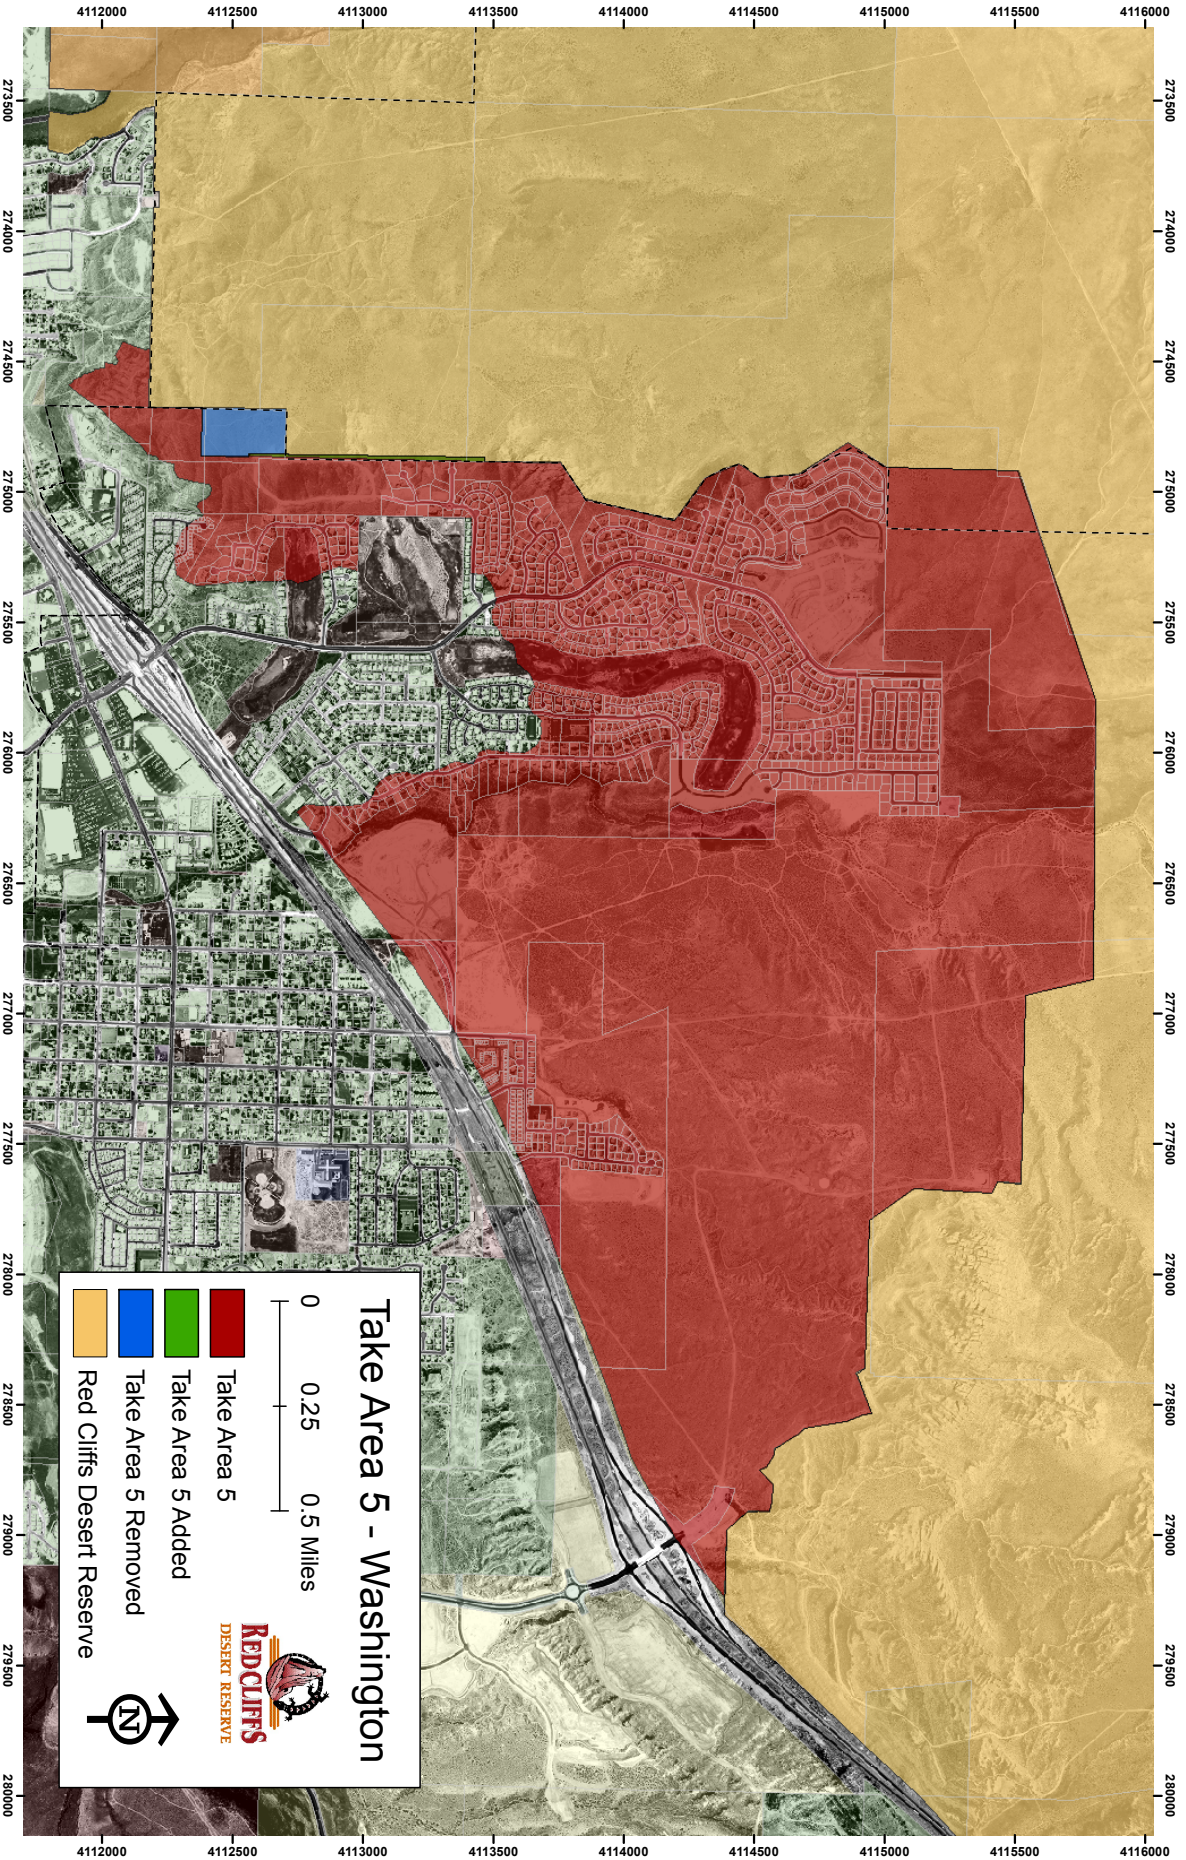

0 0.15 0.3 Miles

Take Areas 1 & 8 - 10

Take Area 2 - Ivins

0 0.5 1 Miles

RED CLIFFS
DESERT RESERVE

Take Area 2 Added
Take Area 2 Removed
Red Cliffs Desert Reserve

Take Area 4 - St. George

0 0.5 1 Miles

- Take Area 4
- Take Area 4 Added
- Take Area 4 Removed
- Red Cliffs Desert Reserve

Take Area 5 - Washington

0 0.25 0.5 Miles

- Take Area 5 Added
- Take Area 5 Removed
- Red Cliffs Desert Reserve

RED CLIFFS
DESERT RESERVE

Take Area 7 - Hurricane

0 0.25 0.5 Miles

- Take Area 7
- Take Area 7 Added
- Take Area 7 Removed
- Red Cliffs Desert Reserve