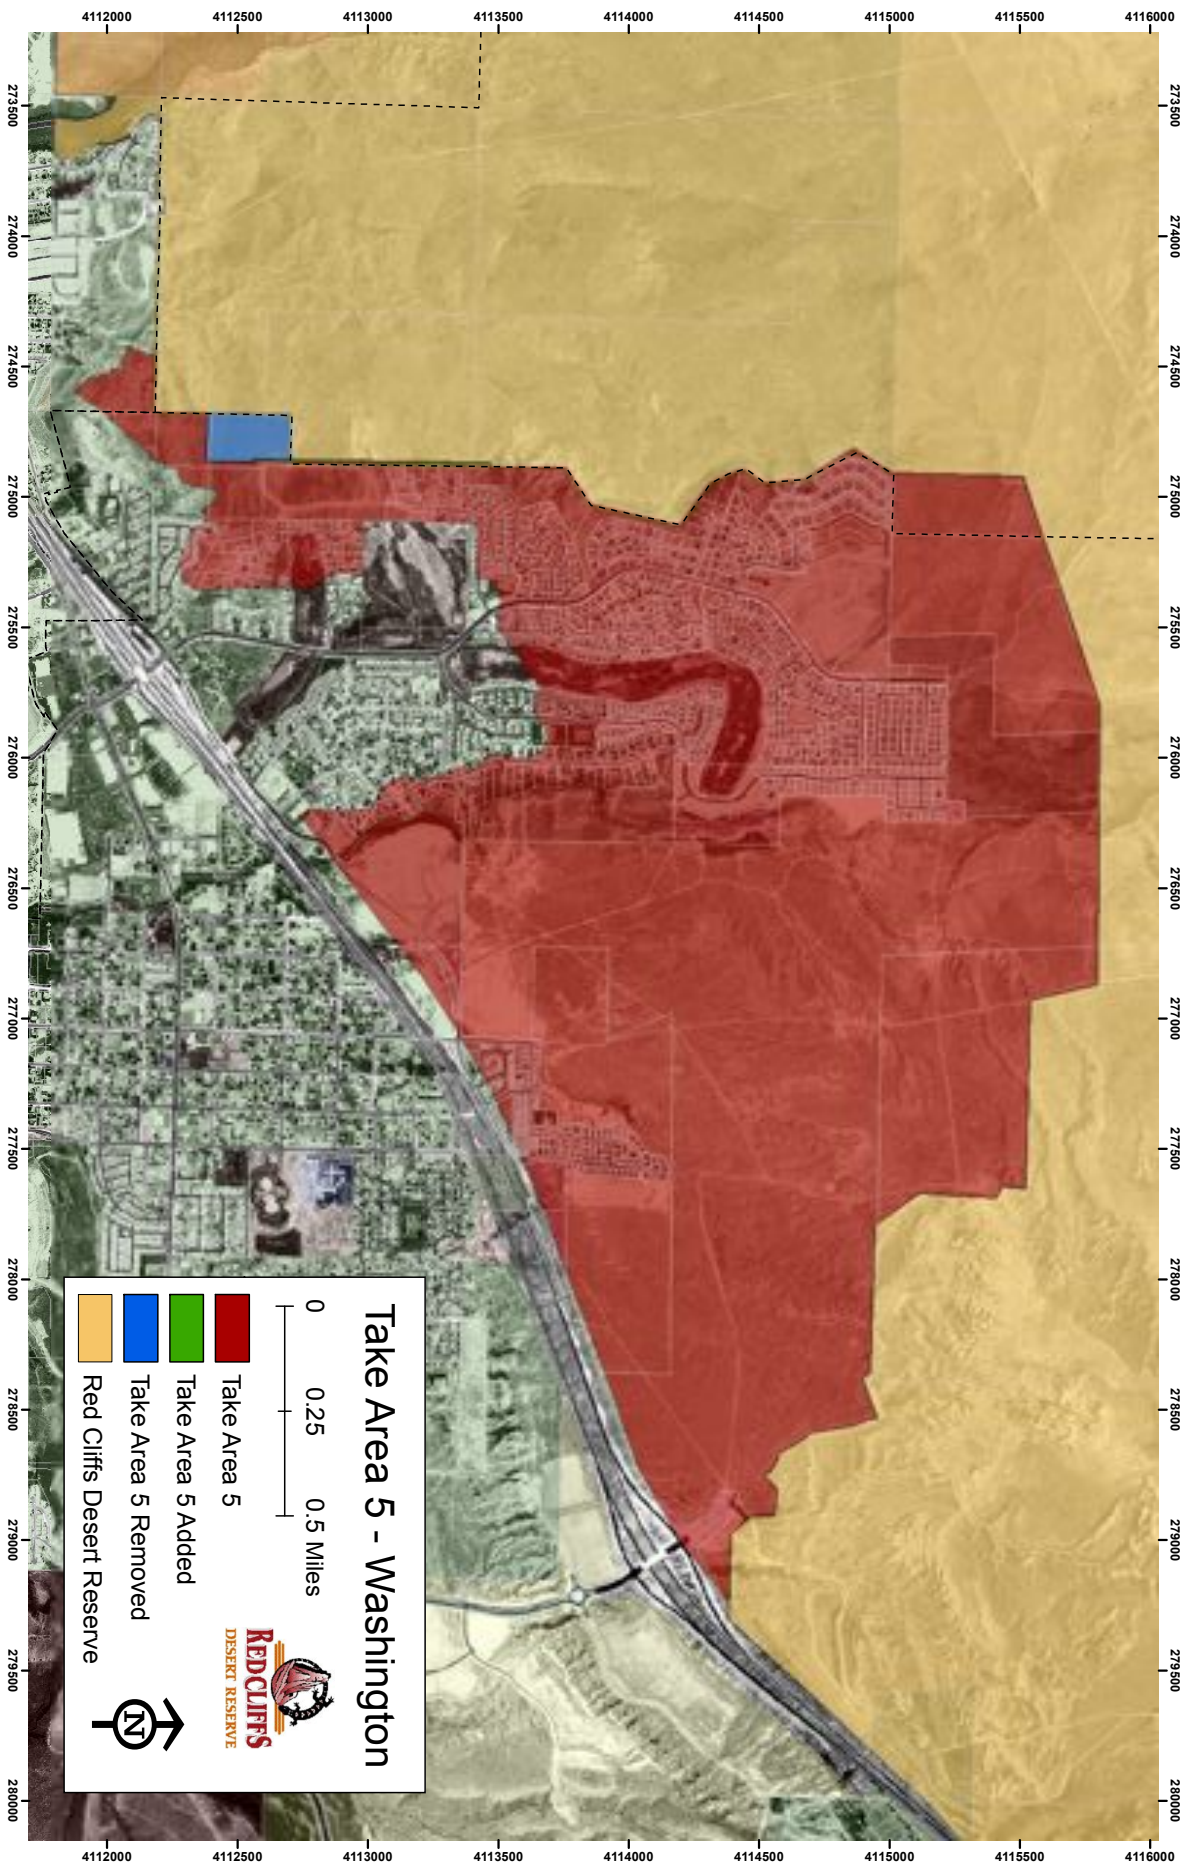

0 0.15 0.3 Miles

Take Areas 1 & 8 - 10

Take Area 2 - Ivins

0 0.5 1 Miles

RED CLIFFS
DESERT RESERVE

Take Area 2
Take Area 2 Added
Take Area 2 Removed
Red Cliffs Desert Reserve

Take Area 3 Winchester Hills

0 0.25 0.5 Miles

- Take Area 3
- Take Area 3 Added
- Take Area 3 Removed
- Red Cliffs Desert Reserve

Take Area 4 - St. George

0 0.5 1 Miles

REDCLIFFS
DESERT RESERVE

Take Area 4
Take Area 4 Added
Take Area 4 Removed
Red Cliffs Desert Reserve

Take Area 5 - Washington

0 0.25 0.5 Miles

- Take Area 5
- Take Area 5 Added
- Take Area 5 Removed
- Red Cliffs Desert Reserve

Take Area 6 - Leeds

0 0.3 0.6 Miles

- Take Area 6
- Take Area 6 Added
- Take Area 6 Removed
- Red Cliffs Desert Reserve