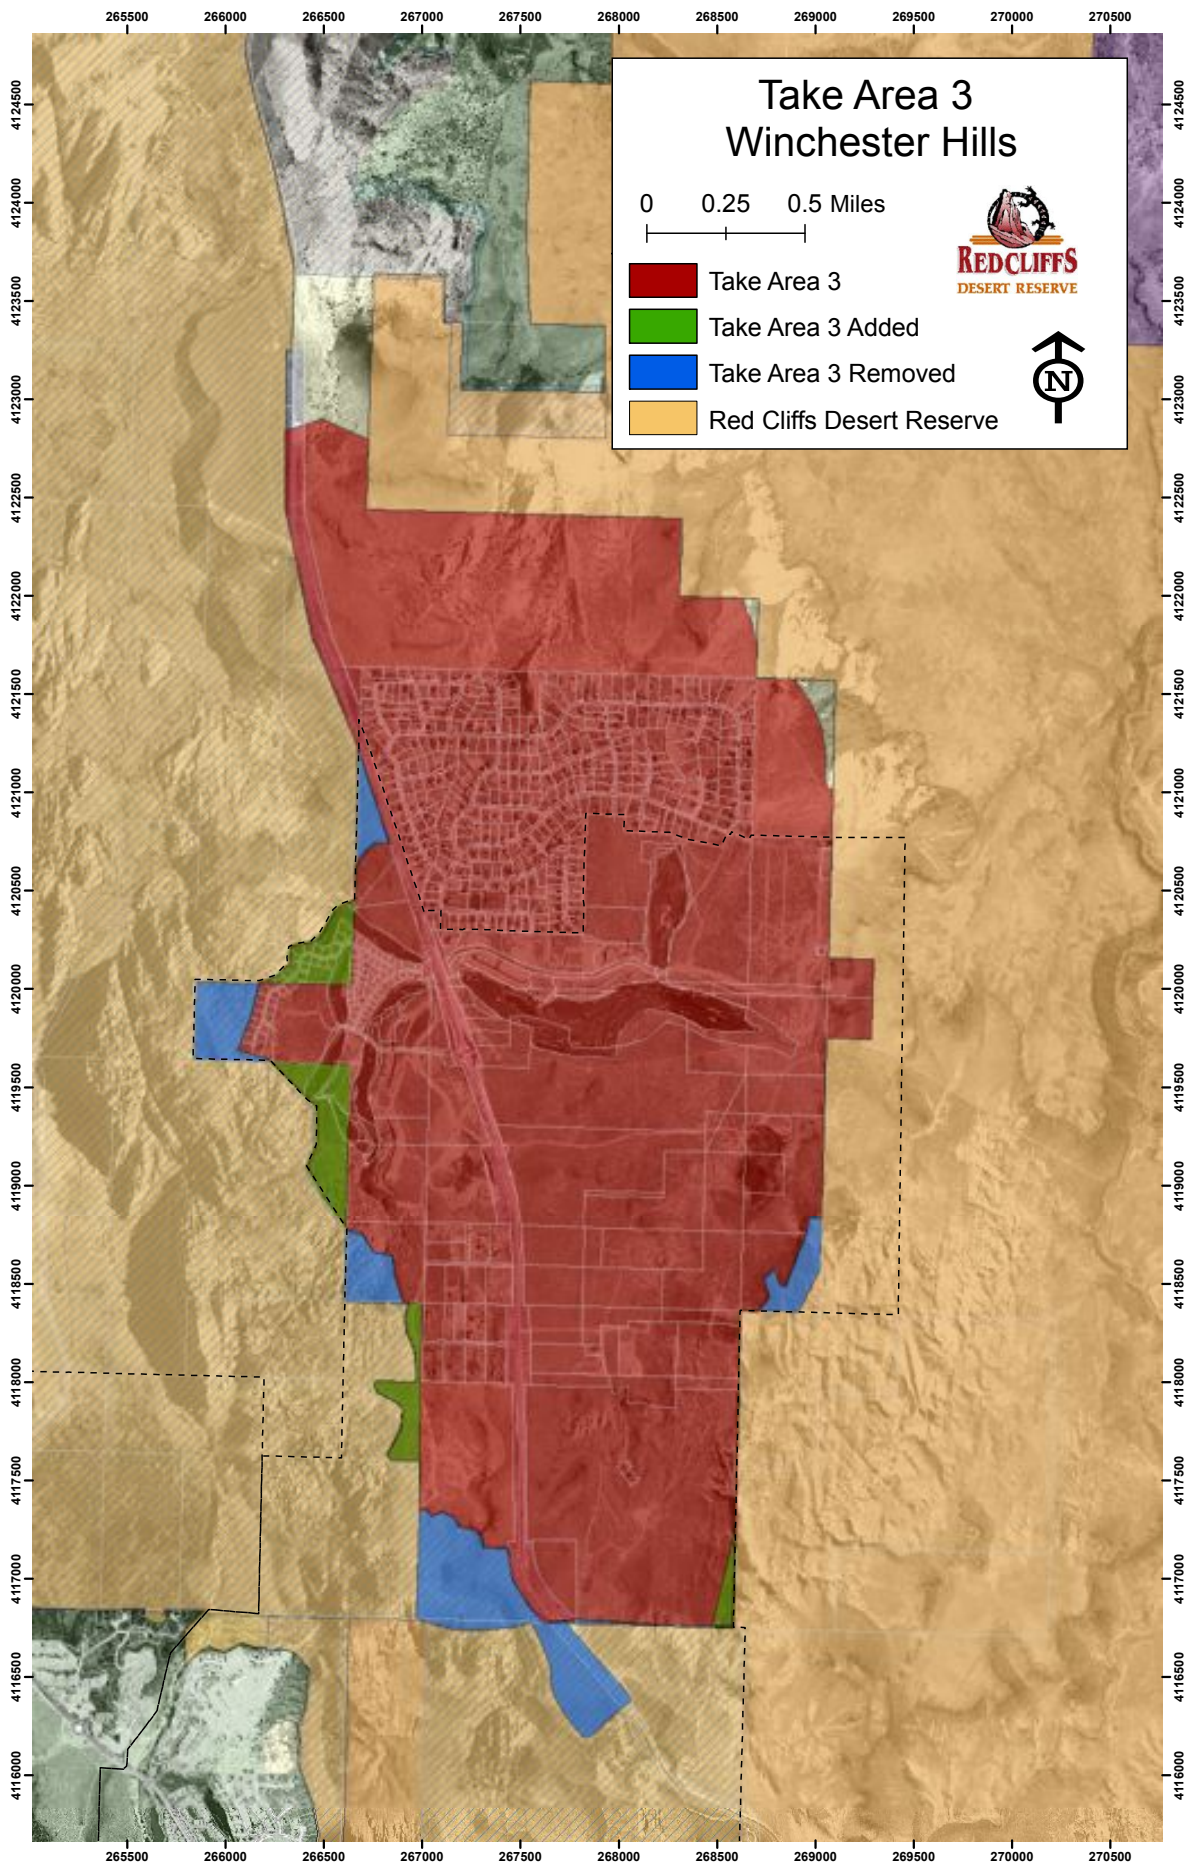

0 0.15 0.3 Miles

Take Areas 1 & 8 - 10

Take Area 2 - Ivins

0 0.5 1 Miles

RED CLIFFS
DESERT RESERVE

Take Area 2
Take Area 2 Added
Take Area 2 Removed
Red Cliffs Desert Reserve

Take Area 3 Winchester Hills

0 0.25 0.5 Miles

- Take Area 3
- Take Area 3 Added
- Take Area 3 Removed
- Red Cliffs Desert Reserve

Take Area 4 - St. George

0 0.5 1 Miles

REDCLIFFS
DESERT RESERVE

Take Area 4
Take Area 4 Added
Take Area 4 Removed
Red Cliffs Desert Reserve

Take Area 5 - Washington

0 0.25 0.5 Miles

- Take Area 5
- Take Area 5 Added
- Take Area 5 Removed
- Red Cliffs Desert Reserve

Take Area 6 - Leeds

0 0.3 0.6 Miles

- Take Area 6
- Take Area 6 Added
- Take Area 6 Removed
- Red Cliffs Desert Reserve