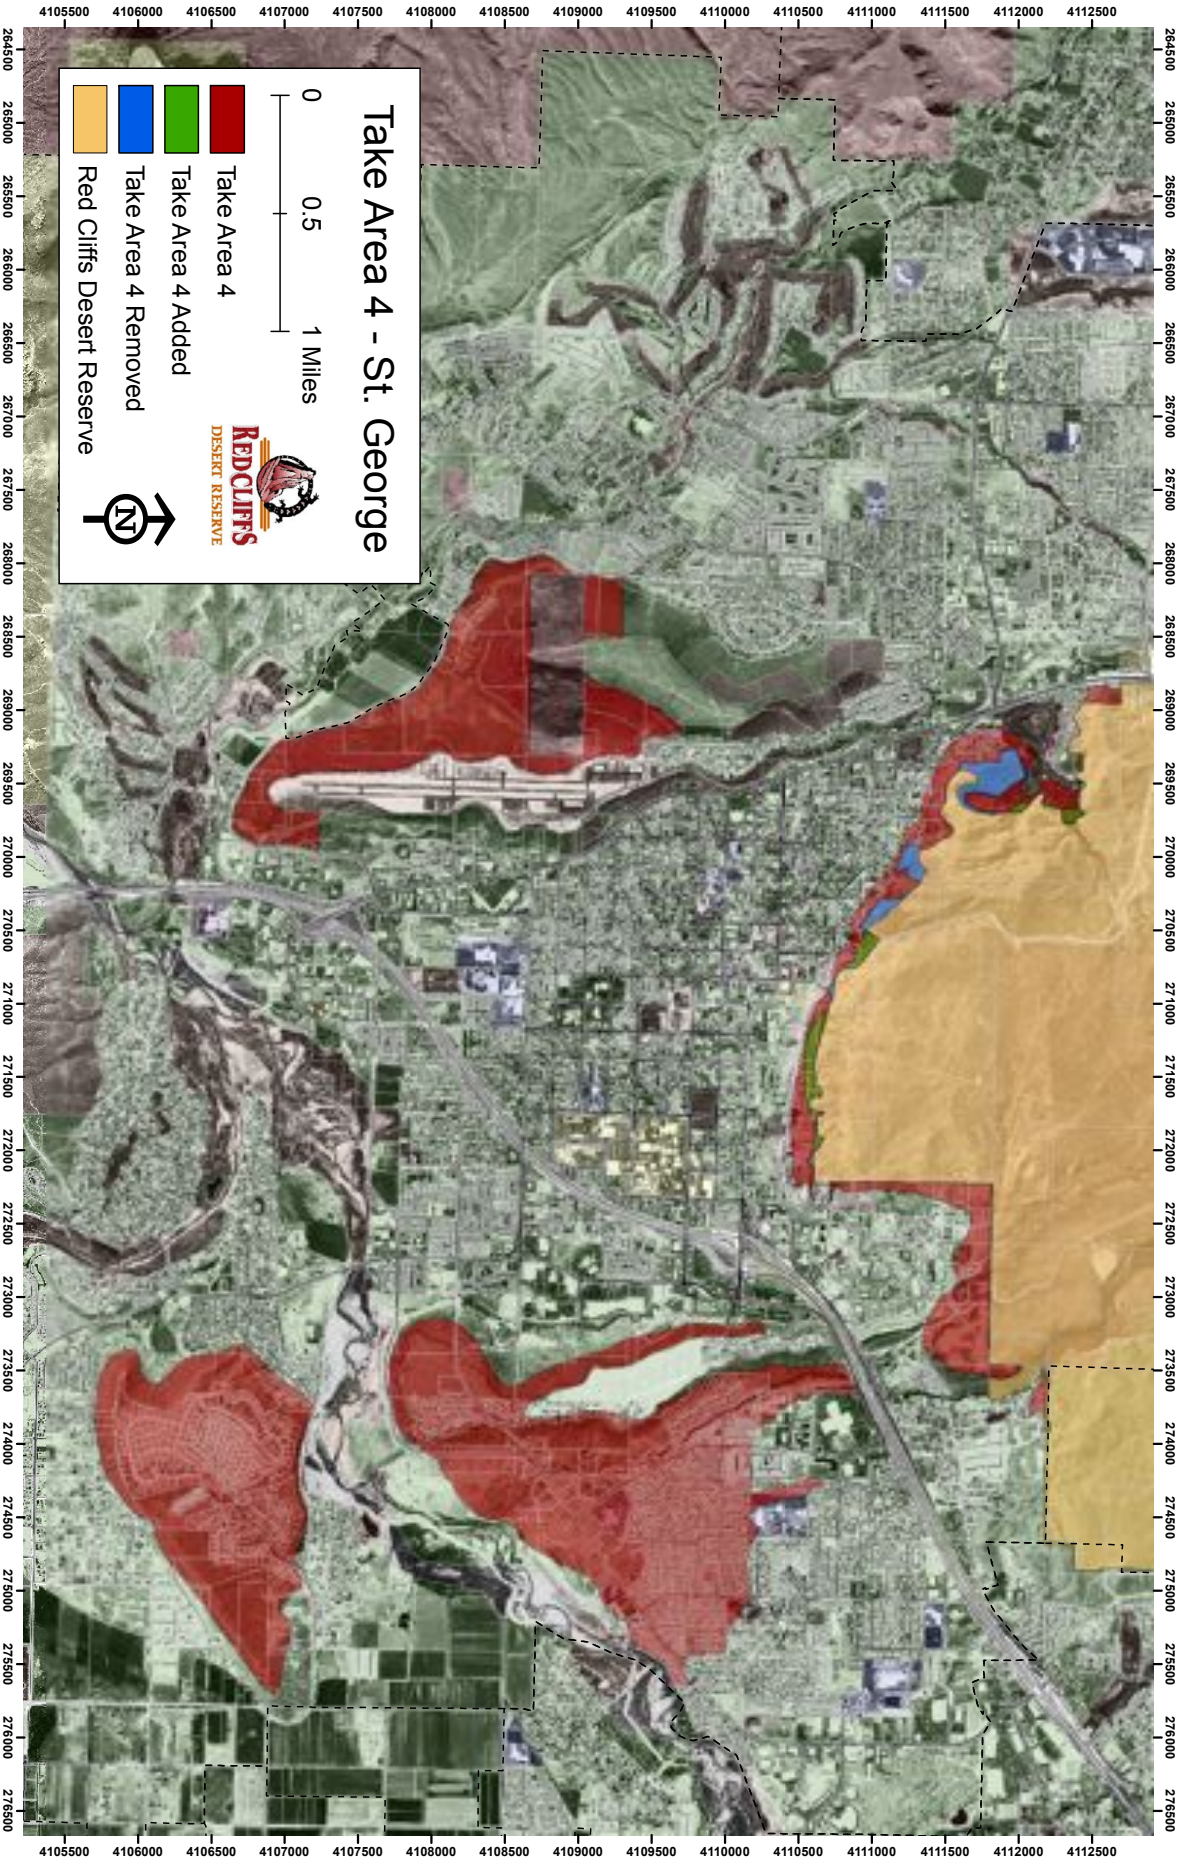

0 0.15 0.3 Miles

Take Areas 1 & 8 - 10

Take Area 2 - Ivins

0 0.5 1 Miles

RED CLIFFS
DESERT RESERVE

Take Area 2
Take Area 2 Added
Take Area 2 Removed
Red Cliffs Desert Reserve

Take Area 3 Winchester Hills

0 0.25 0.5 Miles

- Take Area 3
- Take Area 3 Added
- Take Area 3 Removed
- Red Cliffs Desert Reserve

Take Area 4 - St. George

0 0.5 1 Miles

REDCLIFFS
DESERT RESERVE

Take Area 4
Take Area 4 Added
Take Area 4 Removed
Red Cliffs Desert Reserve

Take Area 5 - Washington

0 0.25 0.5 Miles

- Take Area 5
- Take Area 5 Added
- Take Area 5 Removed
- Red Cliffs Desert Reserve

Take Area 6 - Leeds

0 0.3 0.6 Miles

- Take Area 6
- Take Area 6 Added
- Take Area 6 Removed
- Red Cliffs Desert Reserve