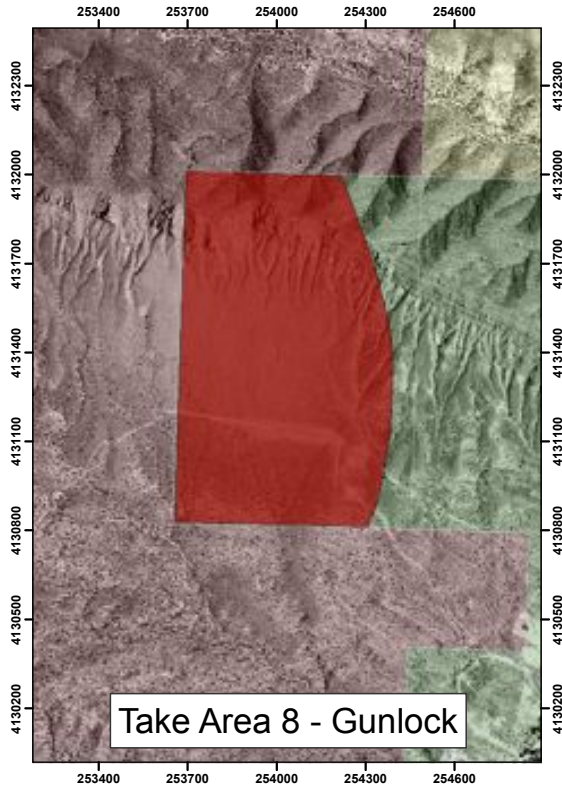

0 0.15 0.3 Miles

Take Areas 1 & 8 - 10

Take Area 2 - Ivins

0 0.5 1 Miles

RED CLIFFS
DESERT RESERVE

Take Area 2
Take Area 2 Added
Take Area 2 Removed
Red Cliffs Desert Reserve

Take Area 3 Winchester Hills

0 0.25 0.5 Miles

- Take Area 3
- Take Area 3 Added
- Take Area 3 Removed
- Red Cliffs Desert Reserve

Take Area 4 - St. George

0 0.5 1 Miles

REDCLIFFS
DESERT RESERVE

Take Area 4
Take Area 4 Added
Take Area 4 Removed
Red Cliffs Desert Reserve

Take Area 5 - Washington

0 0.25 0.5 Miles

- Take Area 5
- Take Area 5 Added
- Take Area 5 Removed
- Red Cliffs Desert Reserve

Take Area 6 - Leeds

0 0.3 0.6 Miles

- Take Area 6
- Take Area 6 Added
- Take Area 6 Removed
- Red Cliffs Desert Reserve