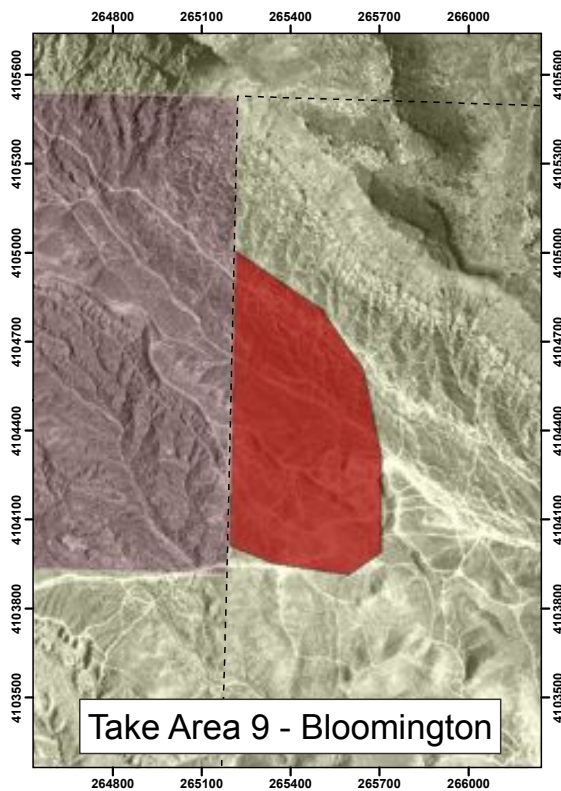

0 0.15 0.3 Miles

Take Areas 1 & 8 - 10

Take Area 2 - Ivins

0 0.5 1 Miles

RED CLIFFS
DESERT RESERVE

Take Area 2
Take Area 2 Added
Take Area 2 Removed
Red Cliffs Desert Reserve

Take Area 3 Winchester Hills

0 0.25 0.5 Miles

- Take Area 3
- Take Area 3 Added
- Take Area 3 Removed
- Red Cliffs Desert Reserve

Take Area 4 - St. George

0 0.5 1 Miles

REDCLIFFS
DESERT RESERVE

Take Area 4
Take Area 4 Added
Take Area 4 Removed
Red Cliffs Desert Reserve

Take Area 5 - Washington

0 0.25 0.5 Miles

- Take Area 5
- Take Area 5 Added
- Take Area 5 Removed
- Red Cliffs Desert Reserve

Take Area 6 - Leeds

0 0.3 0.6 Miles

- Take Area 6
- Take Area 6 Added
- Take Area 6 Removed
- Red Cliffs Desert Reserve