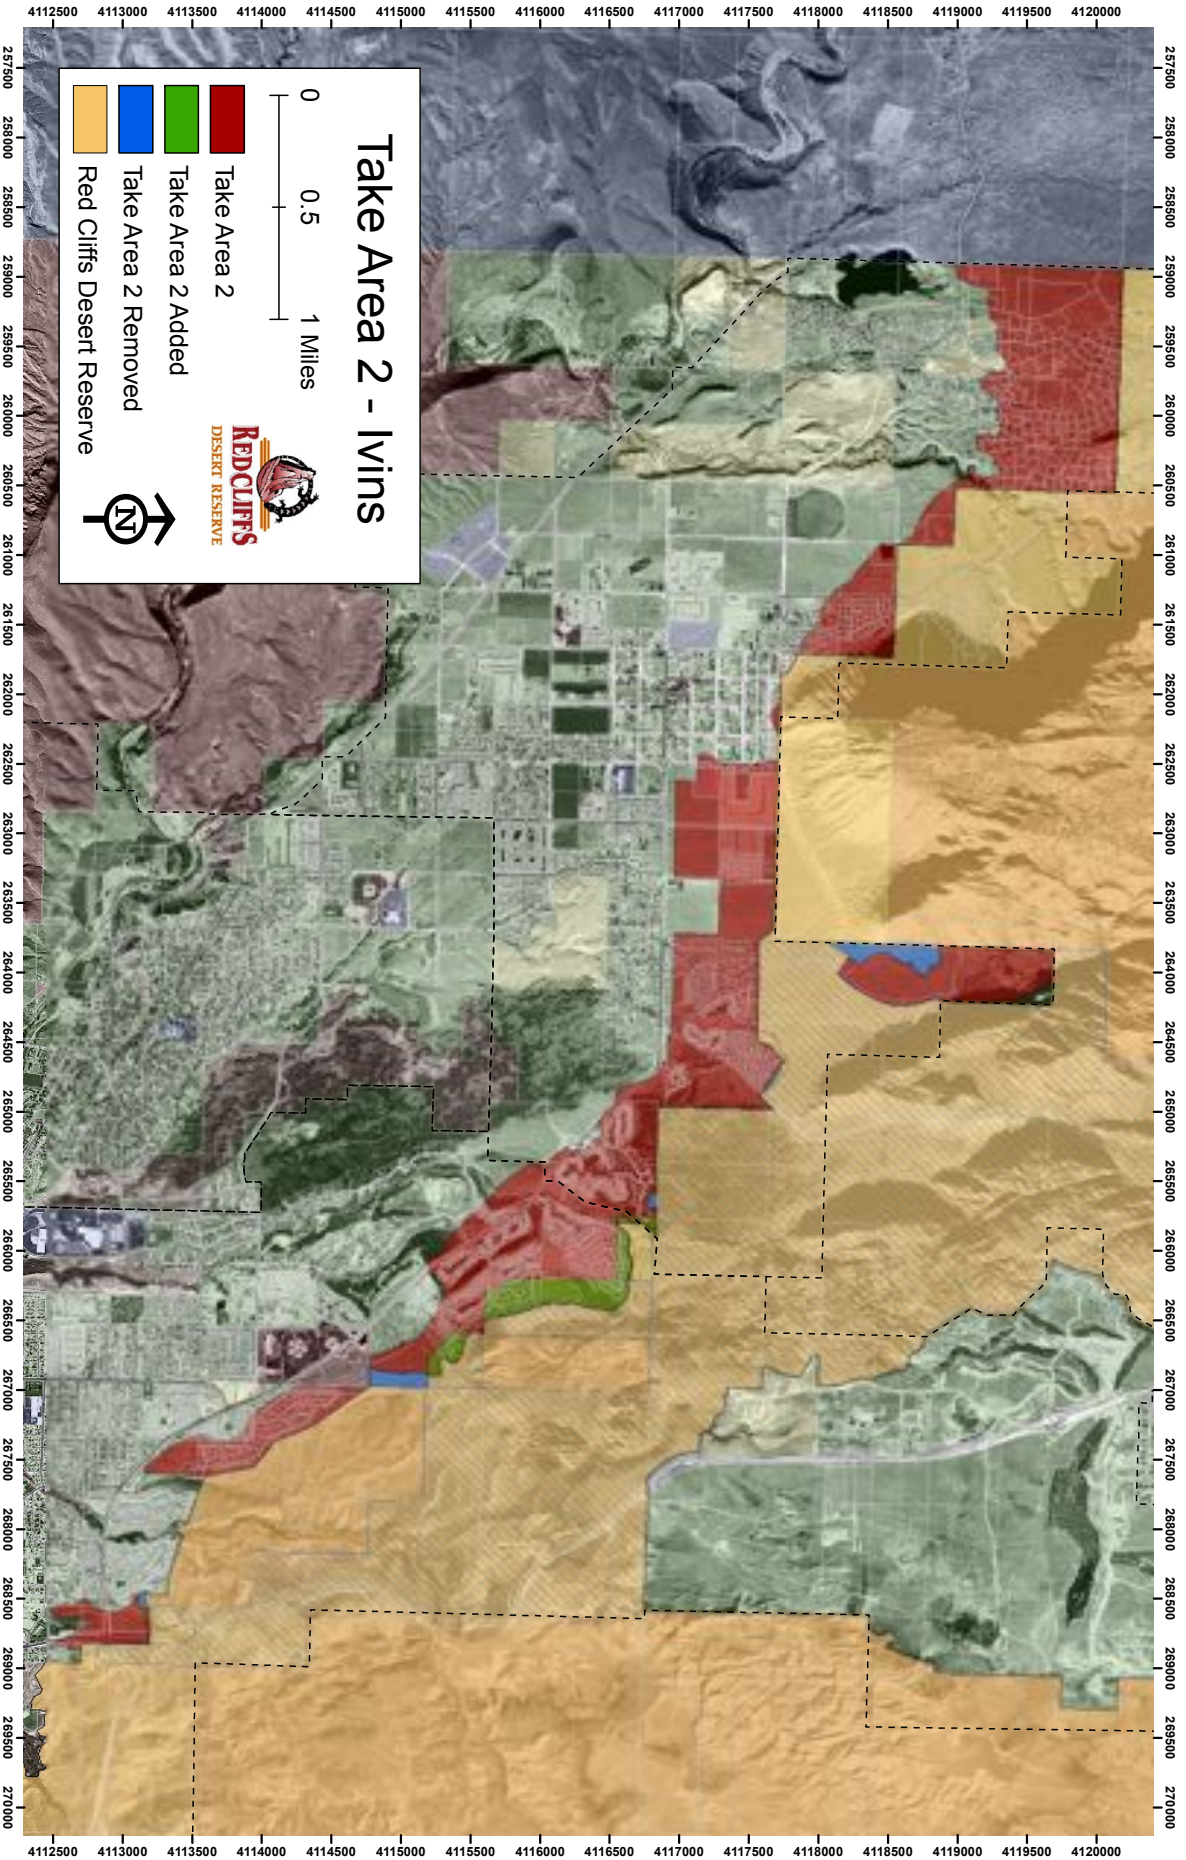

0 0.15 0.3 Miles

Take Areas 1 & 8 - 10

Take Area 2 - Ivins

0 0.5 1 Miles

RED CLIFFS
DESERT RESERVE

Take Area 2
Take Area 2 Added
Take Area 2 Removed
Red Cliffs Desert Reserve

Take Area 3 Winchester Hills

0 0.25 0.5 Miles

- Take Area 3
- Take Area 3 Added
- Take Area 3 Removed
- Red Cliffs Desert Reserve

Take Area 4 - St. George

0 0.5 1 Miles

REDCLIFFS
DESERT RESERVE

Take Area 4
Take Area 4 Added
Take Area 4 Removed
Red Cliffs Desert Reserve

Take Area 5 - Washington

0 0.25 0.5 Miles

- Take Area 5
- Take Area 5 Added
- Take Area 5 Removed
- Red Cliffs Desert Reserve

Take Area 6 - Leeds

0 0.3 0.6 Miles

- Take Area 6
- Take Area 6 Added
- Take Area 6 Removed
- Red Cliffs Desert Reserve