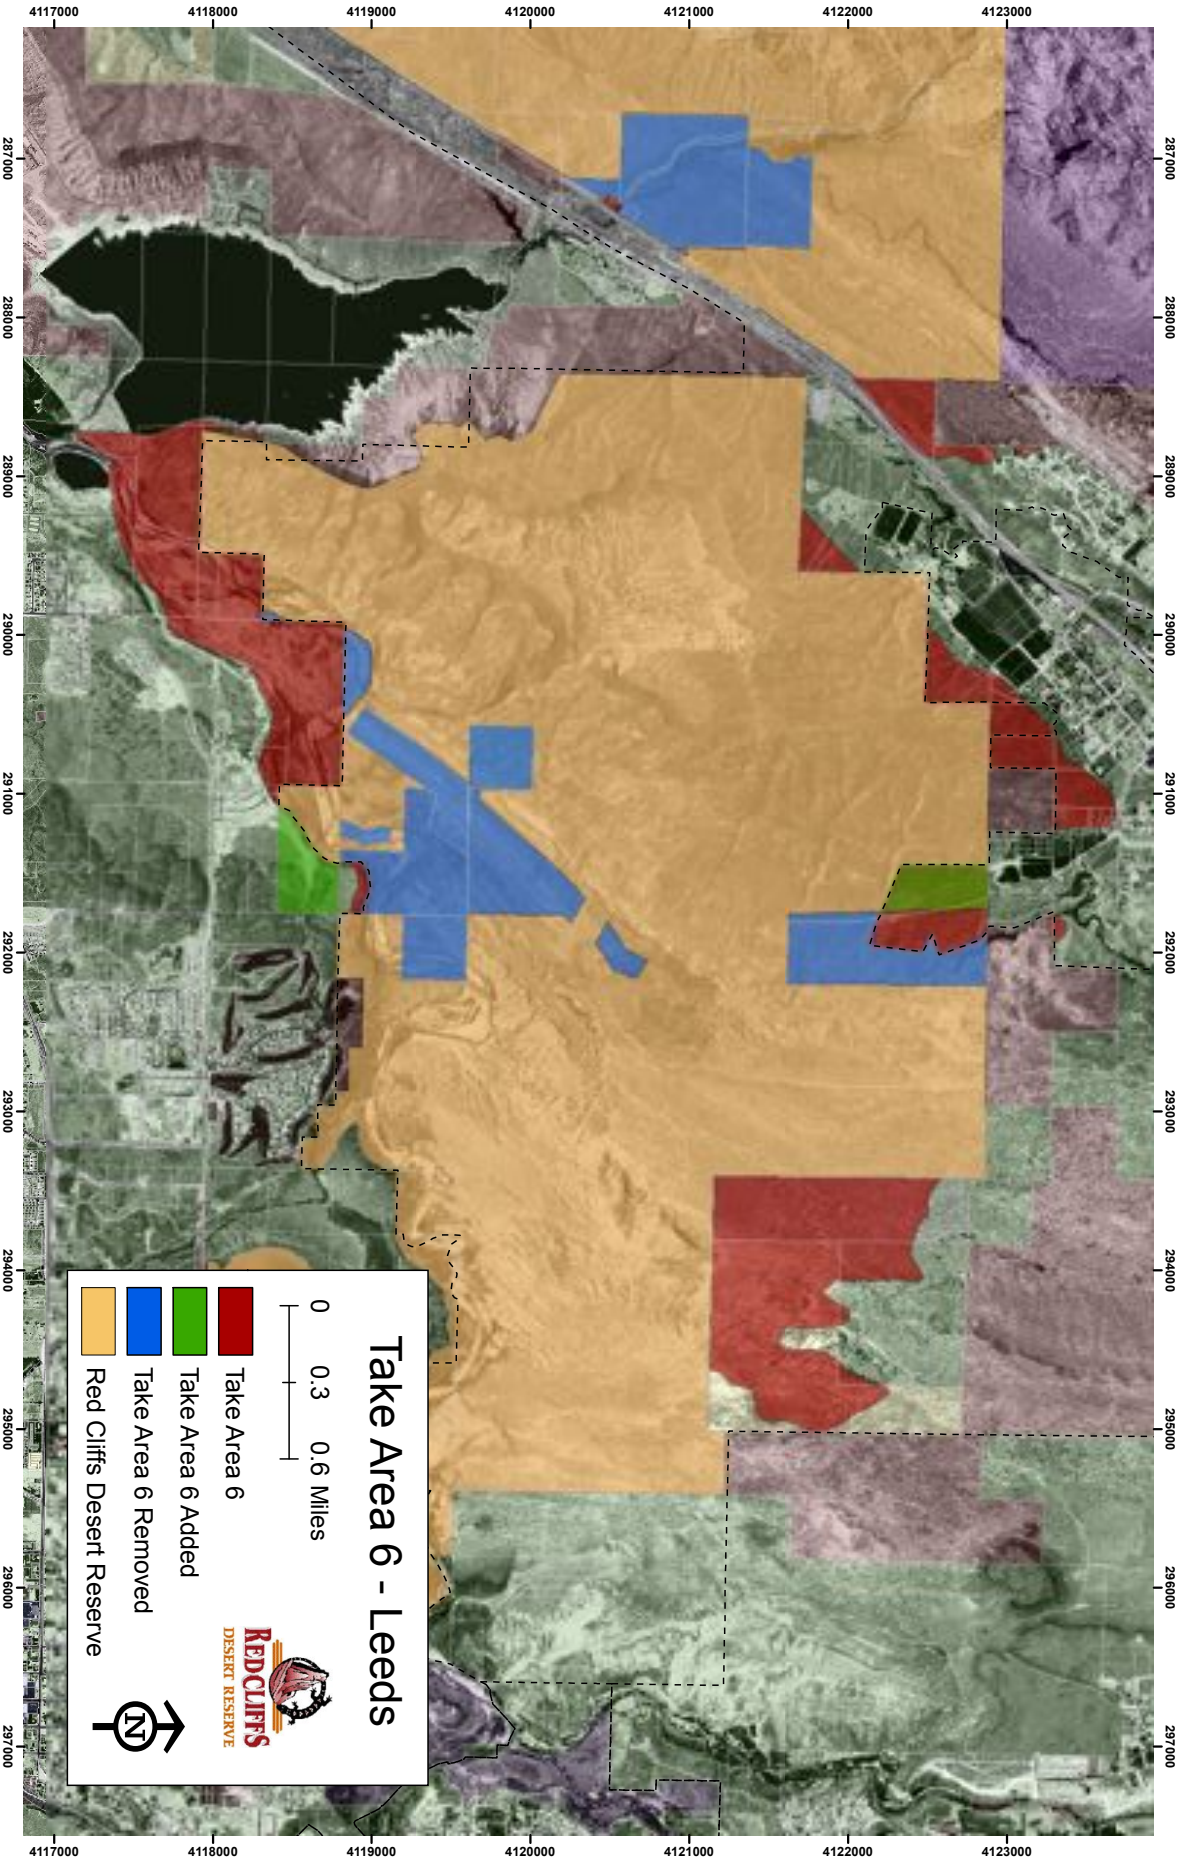

0 0.15 0.3 Miles

Take Areas 1 & 8 - 10

Take Area 2 - Ivins

0 0.5 1 Miles

RED CLIFFS
DESERT RESERVE

Take Area 2
Take Area 2 Added
Take Area 2 Removed
Red Cliffs Desert Reserve

Take Area 3 Winchester Hills

0 0.25 0.5 Miles

- Take Area 3
- Take Area 3 Added
- Take Area 3 Removed
- Red Cliffs Desert Reserve

Take Area 4 - St. George

0 0.5 1 Miles

REDCLIFFS
DESERT RESERVE

Take Area 4
Take Area 4 Added
Take Area 4 Removed
Red Cliffs Desert Reserve

Take Area 5 - Washington

0 0.25 0.5 Miles

- Take Area 5
- Take Area 5 Added
- Take Area 5 Removed
- Red Cliffs Desert Reserve

Take Area 6 - Leeds

0 0.3 0.6 Miles

- Take Area 6
- Take Area 6 Added
- Take Area 6 Removed
- Red Cliffs Desert Reserve