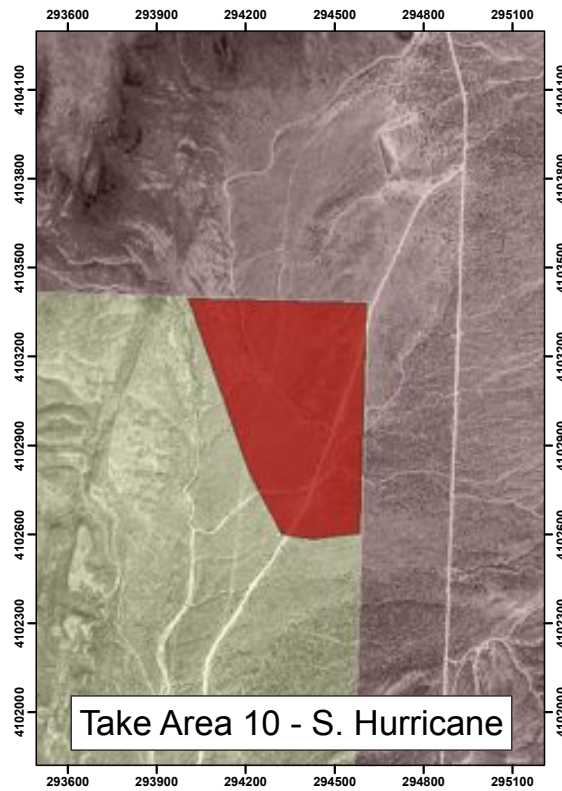

0 0.15 0.3 Miles

Take Areas 1 & 8 - 10

Take Area 2 - Ivins

0 0.5 1 Miles

RED CLIFFS
DESERT RESERVE

Take Area 2
Take Area 2 Added
Take Area 2 Removed
Red Cliffs Desert Reserve

Take Area 3 Winchester Hills

0 0.25 0.5 Miles

- Take Area 3
- Take Area 3 Added
- Take Area 3 Removed
- Red Cliffs Desert Reserve

Take Area 4 - St. George

0 0.5 1 Miles

REDCLIFFS
DESERT RESERVE

Take Area 4
Take Area 4 Added
Take Area 4 Removed
Red Cliffs Desert Reserve

Take Area 5 - Washington

0 0.25 0.5 Miles

- Take Area 5
- Take Area 5 Added
- Take Area 5 Removed
- Red Cliffs Desert Reserve

Take Area 6 - Leeds

0 0.3 0.6 Miles

- Take Area 6
- Take Area 6 Added
- Take Area 6 Removed
- Red Cliffs Desert Reserve