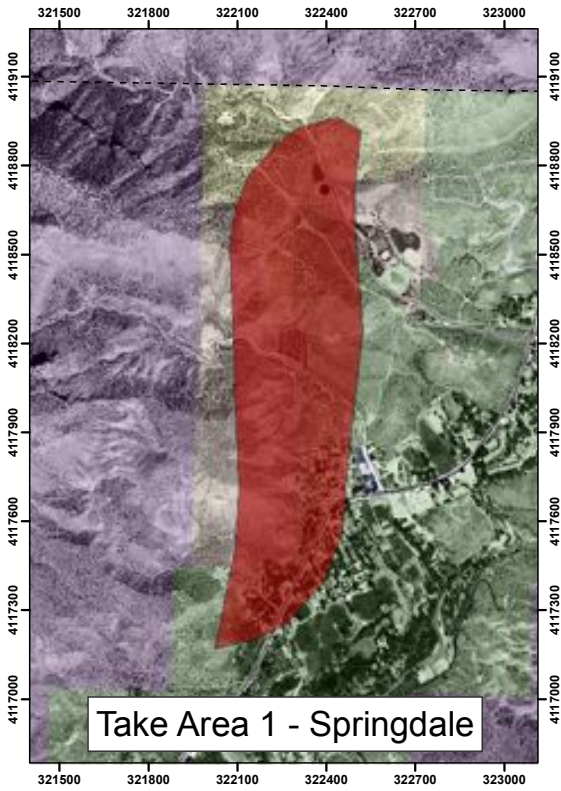

0 0.15 0.3 Miles

Take Areas 1 & 8 - 10

Take Area 2 - Ivins

0 0.5 1 Miles

RED CLIFFS
DESERT RESERVE

Take Area 2
Take Area 2 Added
Take Area 2 Removed
Red Cliffs Desert Reserve

Take Area 3 Winchester Hills

0 0.25 0.5 Miles

- Take Area 3
- Take Area 3 Added
- Take Area 3 Removed
- Red Cliffs Desert Reserve

Take Area 4 - St. George

0 0.5 1 Miles

REDCLIFFS
DESERT RESERVE

Take Area 4
Take Area 4 Added
Take Area 4 Removed
Red Cliffs Desert Reserve

Take Area 5 - Washington

0 0.25 0.5 Miles

- Take Area 5
- Take Area 5 Added
- Take Area 5 Removed
- Red Cliffs Desert Reserve

Take Area 6 - Leeds

0 0.3 0.6 Miles

- Take Area 6
- Take Area 6 Added
- Take Area 6 Removed
- Red Cliffs Desert Reserve